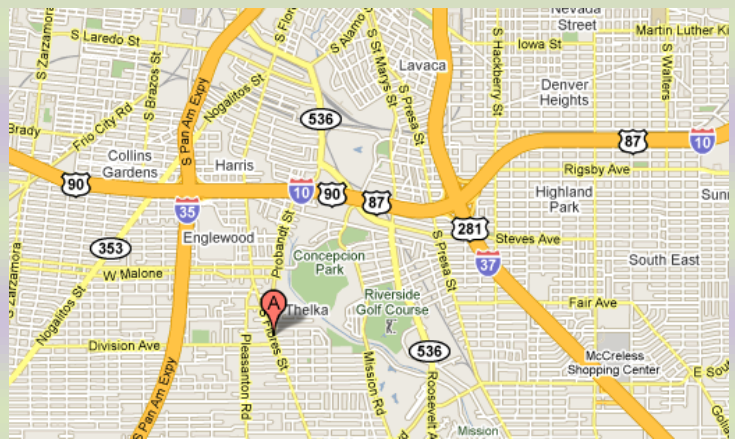

We Are Moving

Who: The Home of Deaf Ministry. This includes our weekly Sunday Mass, our office, etc.

Where: St. Leo the Great Catholic Church. 4415 S. Flores San Antonio, Texas 78214

When: We will have our first mass at St. Leo's on November 22nd in their small chapel. Mass will continue to start at 11:30 am.

Why: We were offered to move to this parish by Fr. Frank Macias. When we met with Fr. Frank, he emphasized how much he wanted us there. We were more than welcomed. He will let us use the Social Hall there for free. He will also let us use the offices there for free. We are, "members of the parish." To be quite honest, this will permit us to offer more for you. That should make everyone happy.